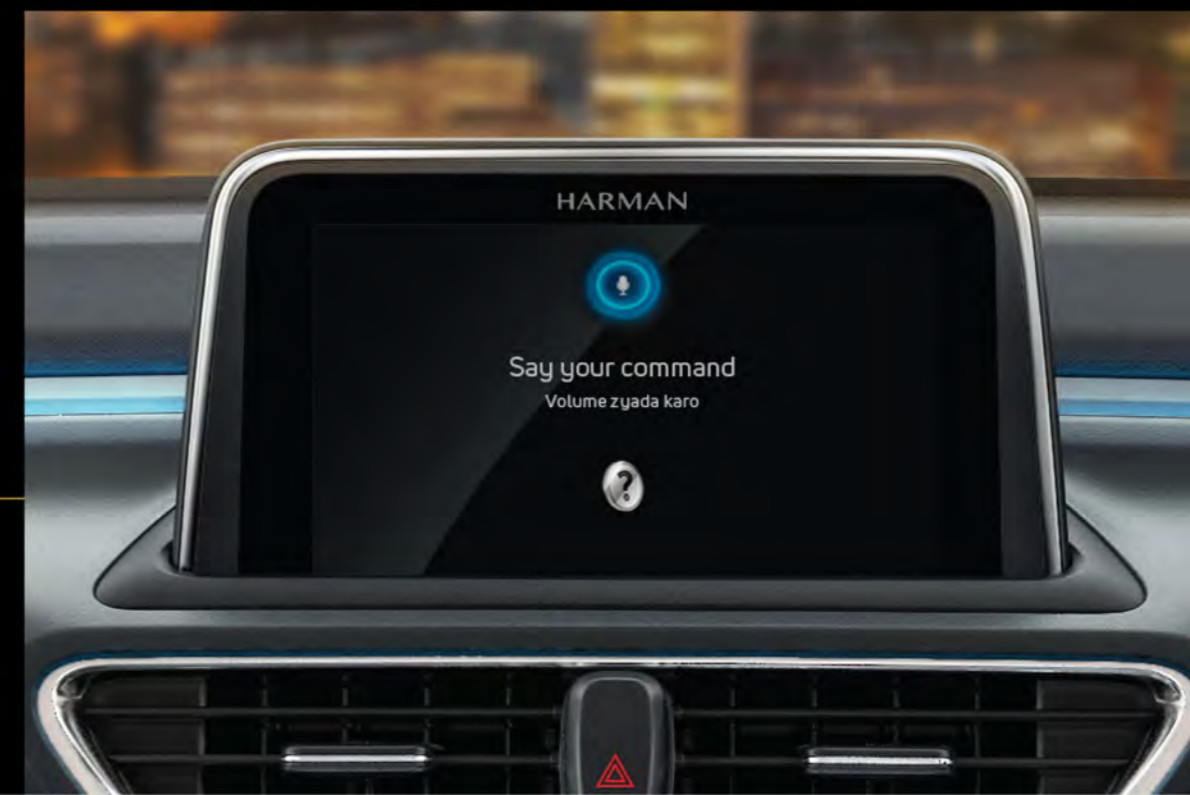

- Geo Fencing
- Valet Mode
- Share Location
- Nearest Service Station
- Roadside Assistance

WHAT3WORDS™

ALTROZ is India's first hatchback to introduce this precise & simple way to reach your locations. What3Words™ is a technology that has assigned each 3m square in the world a unique 3 word address. They're easy to say, share and are accurate too.

REMOTE COMMANDS

Your Altroz controls, now at your fingertips.

- Remote Lock/unlock
- Remote Horn
- DTE Check
- Remote Lights On/off

NATURAL VOICE TECH

Now, give voice commands at your convenience as the system understands Hindi, English and even Hinglish!