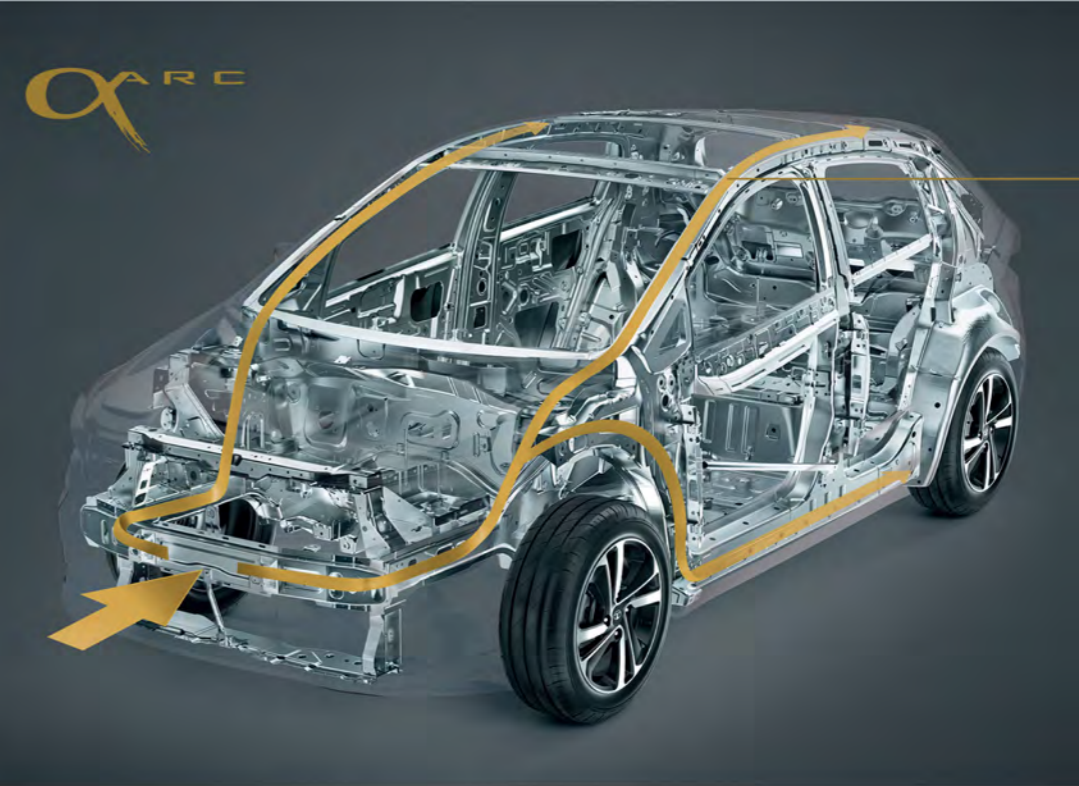

GOLD STANDARD OF SAFETY

WITH A 5-STAR SAFETY RATING FROM GLOBAL NCAP

INDIA'S SAFEST HATCHBACK

Dual Frontal Airbags

Dual front airbags help ensure complete and thorough protection for front passengers in case of a collision.

The Global New Car Assessment Programme is a globally recognized organization that carries out independent testing modules to assess and certify the safety of a car.

Height Adjustable Seatbelts

Adjustable seatbelts as per individual requirements to provide comprehensive safety.

ABS with EBD and CSC

Latest 9.3 Anti-lock Braking System (ABS) with Electronic Brake-force Distribution (EBD) along with Corner Stability Control (CSC) aids in efficient on-road control.

Child Safety door-locks

The rear doors are equipped with child safety door locks to prevent accidental unlocking

ALFA ARC

Agile Light Flexible Advanced (ALFA) Architecture, along with energy-absorbing body structure, accounts for the absolute safety of the passengers.

Ultra High Strength Steel Point

- 3X strength in comparison to regular steel
- Energy absorbing body structure to prevent the passenger cabin from deformation.