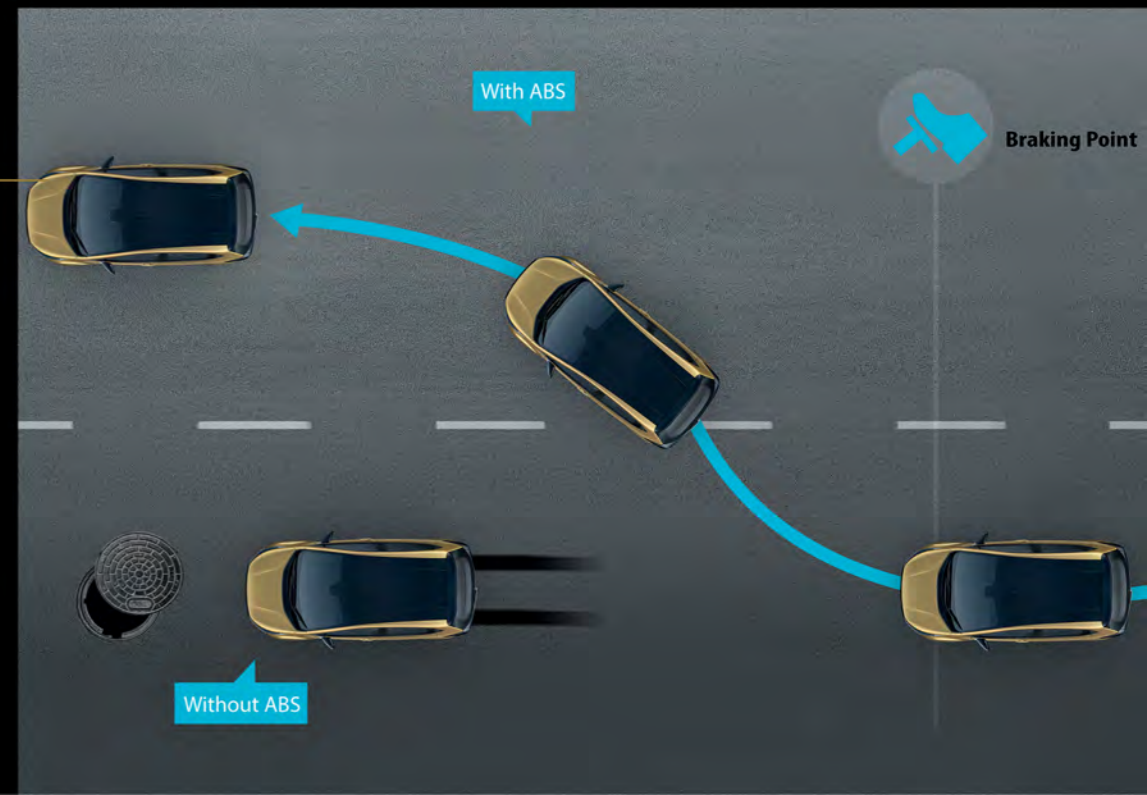

ABS with EBD and CSC

Latest 9.3 Anti-lock Braking System (ABS) with Electronic Brake-force Distribution (EBD) along with Corner Stability Control (CSC) aids in efficient on-road control.

Child Safety door-locks

The rear doors are equipped with child safety door locks to prevent accidental unlocking

ALFA ARC

Agile Light Flexible Advanced (ALFA) Architecture, along with energy-absorbing body structure, accounts for the absolute safety of the passengers.

Ultra High Strength Steel Point

- 3X strength in comparison to regular steel
- Energy absorbing body structure to prevent the passenger cabin from deformation.

Crash Locking Tongue on Seat Belt

- Crash locking tongue prevents belt from slipping out of place
- A steady belt ensures restricted movement, hence reducing chest injuries in the event of a frontal crash

ISOFIX Anchorage for Child Seats

Keep your little ones safe with an easy installation system for child seats to make every drive blissful and relaxed.

A Crash Safety Rating is not dependent on the number of airbags